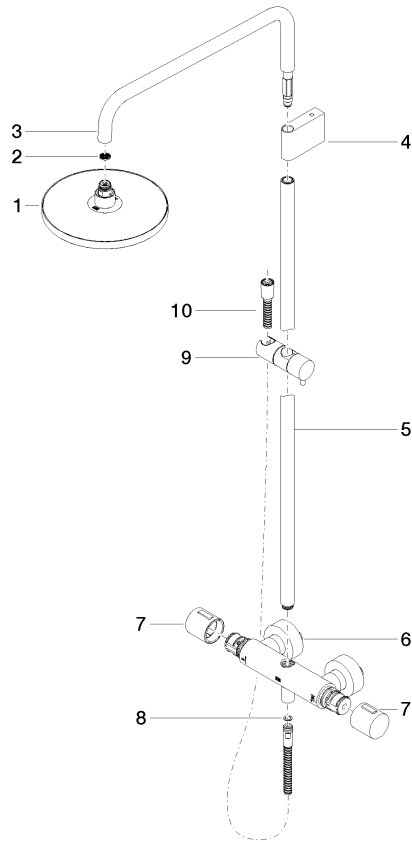

# Showerpipe with shower thermostat - Chrome

IMO

ST 050 305 1979

Fits: IMO, LULU, TARA, LISSÉ, VAIA, META

- shower with fixed riser projection 453mm
- overhead shower: rain flow
- rain shower Ø 220 mm
- rain shower with anti-scale system
- max. rainshower flow 7 l/min
- rotary diverter with volume control and shut-off function
- slide-on rosettes Ø 70 mm
- height of fittings up to rain shower (bottom edge) 1009mm
- height of fittings up to top edge of elbow 1150mm
- gauge 150 mm - 13 mm
- metal shower hose 1750mm with integrated anti-twist protection
- 1/2" connection
- slide bar
- Pipe diameter 23.5 mm
- quick clearing
- This product can help a building meet the requirements of Green Building Rating Systems, e.g. LEED®, BREEAM®, DGNB

## Showerpipe with shower thermostat - Chrome

---

IMO

ST 050 305 1979

ST 050 305 1979

mm [inches]  
1:10

Flow rate chart

Certificates

DVGW\_DW-  
6509DN0123.

Belgaqua\_21-032-  
27\_5.

WRAS\_2204013.

LGA\_38737.

ST 050 305 1979

Spare parts list

No.	Item Number	Name	Quantity used	Delivery time
1	90 12 05 092 20-00	shower	1	10
2	09 23 01 039 90	sieve	1	2
3	90 28 22 348 00-00	pipe	1	10
4	90 17 11 150 00-00	holder	1	10
5	90 28 22 349 00-00	pipe	1	10
6	04 17 01 250 00-00	connection	1	10
7	90 17 33 015 00-00	handle	2	10
8	90 14 20 026 00 90	seal	1	2
9	12 570 970-00	Slide unit - Chrome	1	10
10	28 322 970-00	Metal shower hose 1/2" x 3/8" x 1750 mm - Chrome	1	2