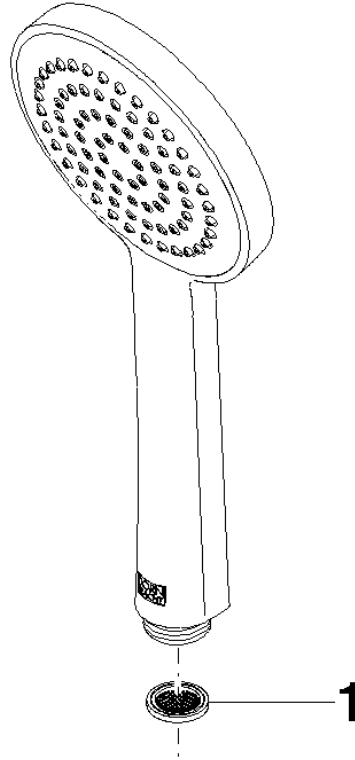

Spare parts list

No.	Item Number	Name	Quantity used	Delivery time
1	09 23 01 039 90	sieve	1	2