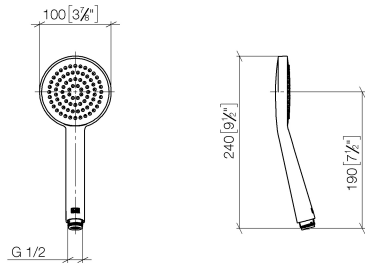

ST 050 305 1979

Fits: IMO, LULU, TARA, LISSÉ, VAIA, META, CYO

- shower with fixed riser projection 453mm
- Rain shower: PURE RAIN, max. flow rate 7 l/min (at 3 bar)
- rain shower Ø 220 mm
- rain shower with anti-scale system
- Hand shower: COMPACT RAIN, max. flow rate 15 l/min (at 3 bar)
- spray head Ø 100mm
- rotary diverter with volume control and shut-off function
- slide-on rosettes Ø 70 mm
- height of fittings up to rain shower (bottom edge) 1009mm
- height of fittings up to top edge of elbow 1150mm
- gauge 150 mm - 13 mm
- metal shower hose 1750mm with integrated anti-twist protection
- 1/2" connection
- slide bar
- Pipe diameter 23.5 mm

## Showerpipe with shower thermostat - Chrome

---

IMO

ST 050 305 1979

ST 050 305 1979

mm [inches]

**Flow rate chart**

**Certificates**

# Showerpipe with shower thermostat - Chrome

IMO

ST 050 305 1979

Fits: IMO, LULU, TARA, LISSÉ, VAIA, META

- shower with fixed riser projection 453mm
- overhead shower: rain flow
- rain shower Ø 220 mm
- rain shower with anti-scale system
- max. rainshower flow 7 l/min
- rotary diverter with volume control and shut-off function
- slide-on rosettes Ø 70 mm
- height of fittings up to rain shower (bottom edge) 1009mm
- height of fittings up to top edge of elbow 1150mm
- gauge 150 mm - 13 mm
- metal shower hose 1750mm with integrated anti-twist protection
- 1/2" connection
- slide bar
- Pipe diameter 23.5 mm
- quick clearing
- This product can help a building meet the requirements of Green Building Rating Systems, e.g. LEED®, BREEAM®, DGNB